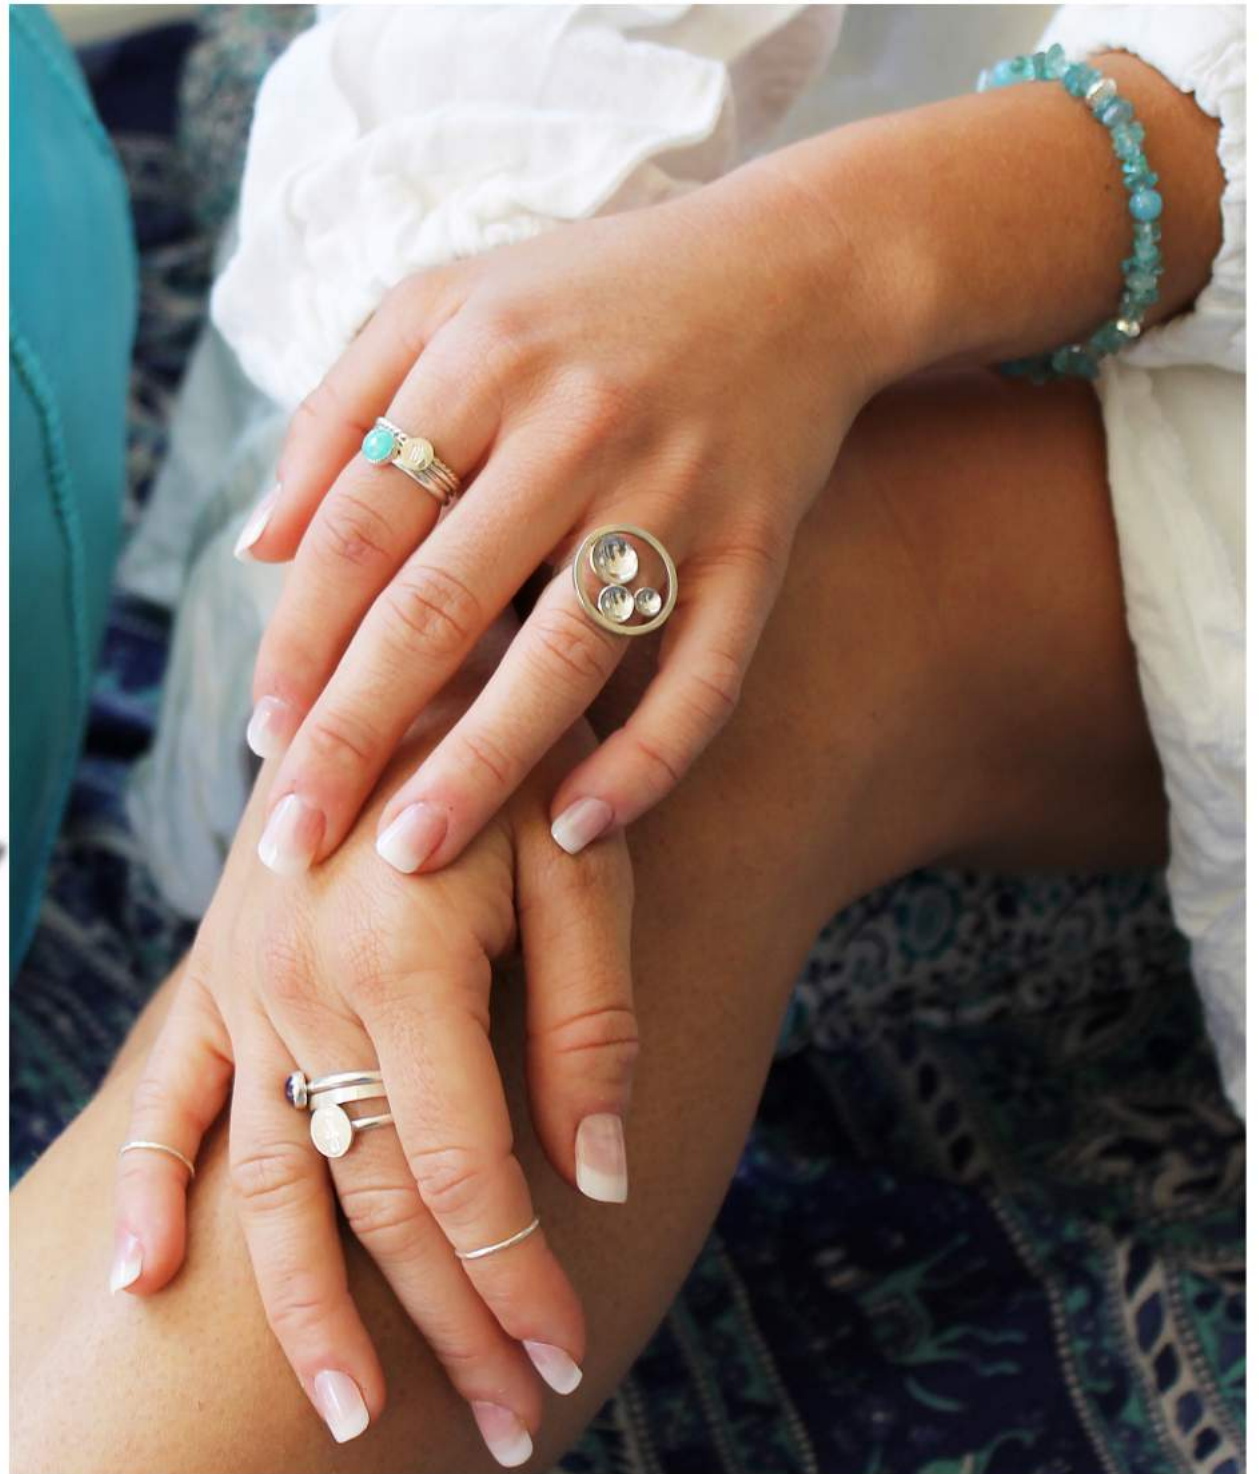

Wholesale Catalogue

2023

A Silver Circle Design
www.asilvercircle.com.au
asilvercircledesign@gmail.com