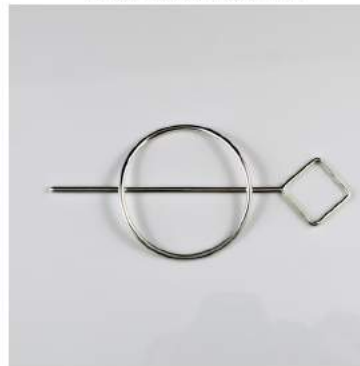

ORGANICS SMALL STUDS
 RETAIL: \$60
 WHOLESALE: \$30
 COLOURS: CHART 2
 9mmx9mmx12mm

ORGANICS SMALL DROP EARRINGS
 RETAIL: \$90
 WHOLESALE: \$45
 COLOURS: CHART 2
 1.2cmx2cmx5mm

ORGANICS LARGE DROP EARRINGS
 RETAIL: \$95
 WHOLESALE: \$47.50
 COLOURS: CHART 2
 1.5cmx2.5cmx5mm

ORGANICS PENDANT
 RETAIL: \$115
 WHOLESALE: \$57.50
 COLOURS: CHART 2
 1.6cmx1.6cmx6mm
 50cm Chain

HAIR PIN SINGLE
 RETAIL: \$105
 WHOLESALE: \$52.50
 VARIATION: DIAMOND OR TEARDROP
 15cmx3.3cmx3mm

SMALL 2 PIECE HAIR PIN
 RETAIL: \$140
 WHOLESALE: \$70
 VARIATION: DIAMOND OR TEARDROP
 10cmx4.5cmx8mm